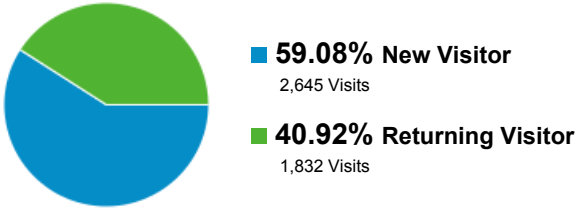

## 2,627 people visited this site

**Visits**  
4,477

**Pageviews**  
15,711

**Avg. Visit Duration**  
00:04:14

**% New Visits**  
58.68%

**Unique Visitors**  
2,627

**Pages / Visit**  
3.51

**Bounce Rate**  
25.66%